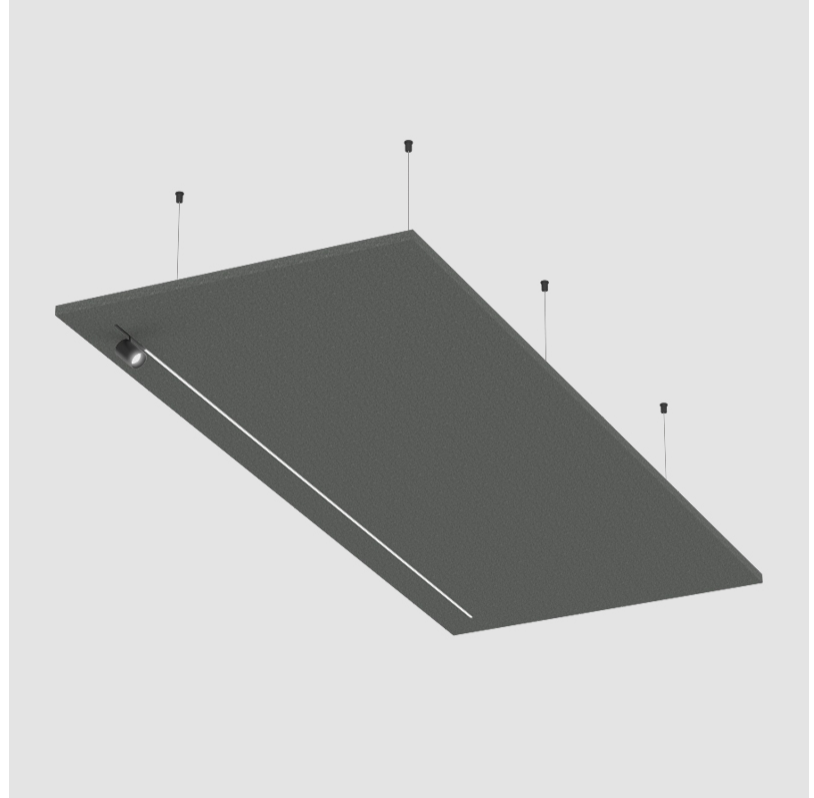

LED

Color Temperature (°K): 2700
Max. Delivered Lumen (lm): 714
Nominal Lumen (lm): 1020
CRI: >90 CRI
Lamp Life (hrs): 80000

OPTICAL

Beam Angle: 30

RATINGS AND CERTIFICATIONS

Certified By: Certified for North American Standards
IP rating: IP20