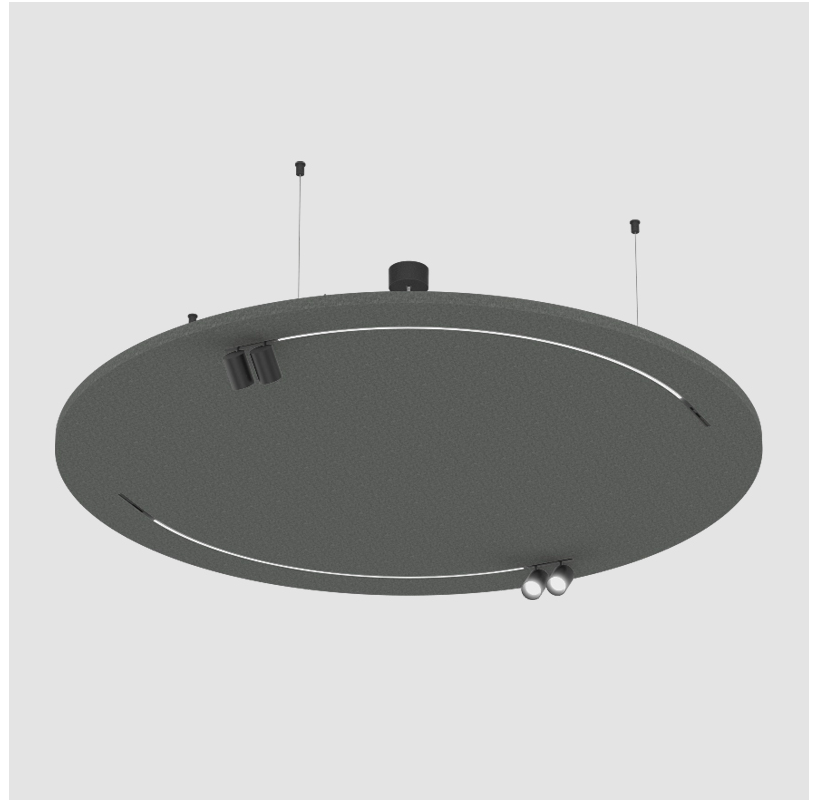

GENERAL

Series: Just Black Acoustic
 Brand: Prolicht
 Division: Architectural
 Mounting Type: Suspension
 Mounting Location: Ceiling

PHYSICAL

Shape: Round
 Diameter (mm): 1400
 Diameter (in): 55 1/8
 Height (mm): 41
 Height (in): 1 5/8
 Light Distribution: Direct
 Fixture Finish: [ANC / ASH / BNA / BTC / BZE / CEL / EGG / EVG / FOG / FOS / FST / FUA / IRI / IRO / KHA / LIC / LIM / MER / MSN / MUS / ONX / PEA / PLU / POL / PPY / RAY / ROY / RST / STE / SWD / TAN / TAU](#)
 Fixture Material: Aluminum
 Cable Details: [2,000mm / 6,000mm Transparent Cable](#)

LED

Color Temperature (°K): 2700
 Max. Delivered Lumen (lm): 2215
 Nominal Lumen (lm): 3164
 CRI: >90 CRI
 Lamp Life (hrs): 80000

OPTICAL

Beam Angle: 30

RATINGS AND CERTIFICATIONS

Certified By: Certified for North American Standards
 IP rating: IP20

PROJECT	
TYPE	
SPECIFIER	
QUANTITY	
DATE	

Ø1400mm 55 1/8"

JUST BLACK ACOUSTIC SUSPENSION

A300676-

PROJECT	_____
TYPE	_____
SPECIFIER	_____
QUANTITY	_____
DATE	_____

A

JUST BLACK ACOUSTIC SUSPENSION

A300692-