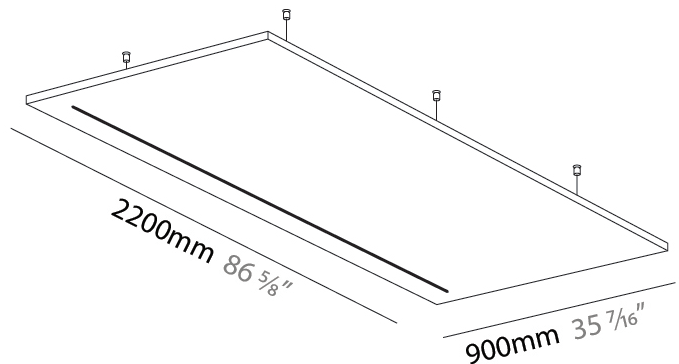

LED

Color Temperature (°K): 2700
Max. Delivered Lumen (lm): 714
Nominal Lumen (lm): 1020
CRI: >90 CRI
Lamp Life (hrs): 80000

OPTICAL

Beam Angle: 30

RATINGS AND CERTIFICATIONS

Certified By: Certified for North American Standards
IP rating: IP20