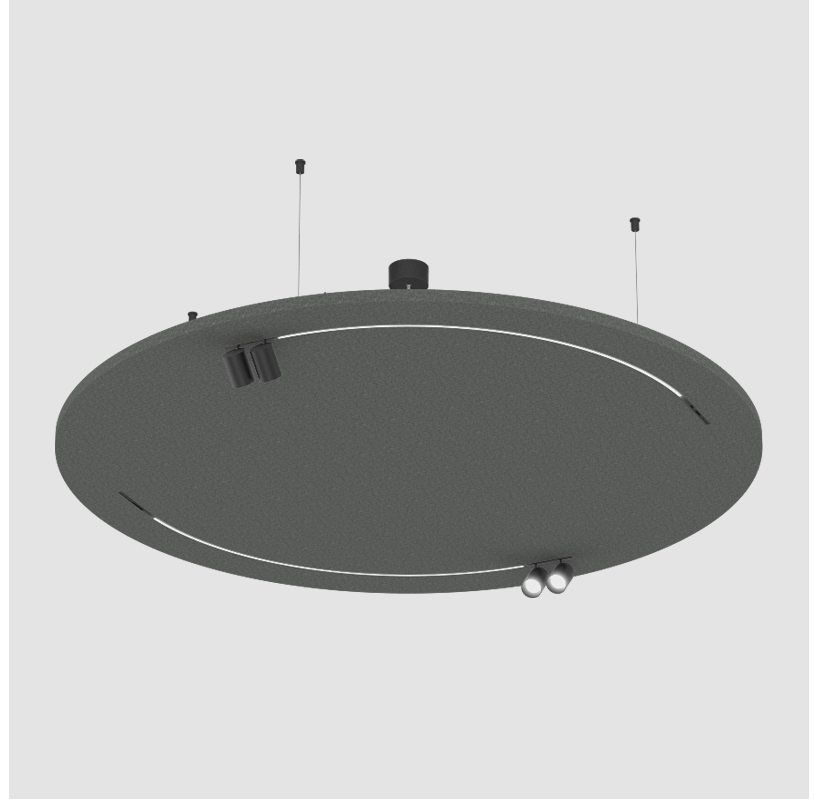

GENERAL

Series: Just Black Acoustic
Partner: Prolicht
Division: Architectural
Installation: Suspension
Product Type: Acoustic
Mounting Location: Ceiling
Light Distribution: Direct

PHYSICAL

Shape: Round
Diameter (mm): 1400
Diameter (in): 55 1/8
Height (mm): 41
Height (in): 1 5/8

Fixture Finish: [ANC / ASH / BNA / BTC / BZE / CEL / EGG / EVG / FOG / FOS / FST / FUA / IRI / IRO / KHA / LIC / LIM / MER / MSN / MUS / ONX / PEA / PLU / POL / PPY / RAY / ROY / RST / STE / SWD / TAN / TAU](#)

Holder Finish: [SSR / BKV / CWI / CRY / HAB / LAG / UFT / ITA / RUA / RUR / MIC / FTG / MYG / TWT / LOD / PUS / FRO / FUP / KIA / POP / BLS / SPG / MEY / GOH / GUM / CHC / COM / ABZ / JAG](#)

Acoustic Finish: [SFW / CYW / SEE / SYN / MTS / PMB / TTN / CYB / STO / DPE / BES / SHB / ARE / ANE / VRD / CRF](#)

Fixture Material: Aluminum
Primary Material: Acoustic

Cable Details: [2000mm / 6000mm Transparent Cable](#)

ELECTRICAL

Lamp Type: LED
Input Wattage (W): 64
Total Output Wattage (W): 58.2
Dimming: Non-Dimmable
Driver Included: Yes
Driver Location: Integrated
Driver Type: Constant Voltage - Universal
Driver Class: Class 2
Input Voltage (V): 120 - 277
Output Voltage (V): 24

LED

Color Temperature (°K): 2700
Max. Delivered Lumen (lm): 2215
Nominal Lumen (lm): 3164
CRI: >90 CRI
Lamp Life (hrs): 80000

OPTICAL

Beam Angle: 30

RATINGS AND CERTIFICATIONS

Certified By: Certified for North American Standards
IP rating: IP20

PROJECT
TYPE
SPECIFIER
QUANTITY
DATE

Ø1400mm 55 1/8"