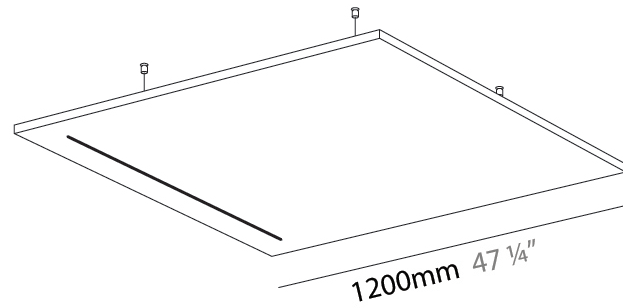

GENERAL

Series: Just Black Acoustic
Brand: Prolicht
Division: Architectural
Mounting Type: Suspension
Mounting Location: Ceiling

PHYSICAL

Shape: Square
Length (mm): 1200
Length (in): 47 ¼
Width (mm): 1200
Width (in): 47 ¼
Height (mm): 41
Height (in): 1 ⅝
Light Distribution: Direct

Fixture Finish: [ANC / ASH / BNA / BTC / BZE / CEL / EGG / EVG / FOG / FOS / FST / FUA / IRI / IRO / KHA / LIC / LIM / MER / MSN / MUS / ONX / PEA / PLU / POL / PPY / RAY / ROY / RST / STE / SWD / TAN / TAU](#)

Holder Finish: [SSR / BKV / CWI / CRY / HAB / LAG / UFT / ITA / RUA / RUR / MIC / FTG / MYG / TWT / LOD / PUS / FRO / FUP / KIA / POP / BLS / SPG / MEY / GOH / GUM / CHC / COM / ABZ / JAG](#)

Fixture Material: Aluminum
Cable Details: [2,000mm / 6,000mm Transparent Cable](#)

ELECTRICAL

Lamp Type: LED
Input Wattage (W): 23
Total Output Wattage (W): 20.9
Dimming: Non-Dimmable
Driver Included: No
Driver Location: Remote
Driver Type: Constant Voltage - Universal
Driver Class: Class 2
Input Voltage (V): 120 - 277
Output Voltage (V): 24

LED

Color Temperature (°K): 2700
Max. Delivered Lumen (lm): 603
Nominal Lumen (lm): 862
CRI: >90 CRI
Lamp Life (hrs): 80000

OPTICAL

Beam Angle: 30

RATINGS AND CERTIFICATIONS

Certified By: Certified for North American Standards
IP rating: IP20

PROJECT
TYPE
SPECIFIER
QUANTITY
DATE