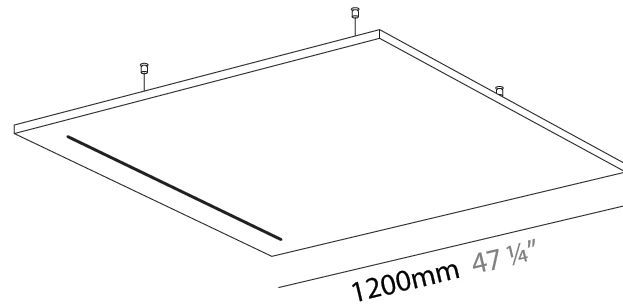

1. To build a product code in our configurator select the specify button on the base model # product page
2. To build a manual product code on this datasheet choose from the options listed below in blue font and add the suffix to the base model #

GENERAL

Series: Just Black Acoustic
Partner: Prolicht
Division: Architectural
Installation: Suspension
Product Type: Acoustic
Mounting Location: Ceiling
Light Distribution: Direct

PHYSICAL

Shape: Square
Length (mm): 1200
Length (in): 47 1/4
Width (mm): 1200
Width (in): 47 1/4
Height (mm): 41
Height (in): 1 5/8

Fixture Finish: [ANC](#) / [ASH](#) / [BNA](#) / [BTC](#) / [BZE](#) / [CEL](#) / [EGG](#) / [EVG](#) / [FOG](#) / [FOS](#) / [FST](#) / [FUA](#) / [IRI](#) / [IRO](#) / [KHA](#) / [LIC](#) / [LIM](#) / [MER](#) / [MSN](#) / [MUS](#) / [ONX](#) / [PEA](#) / [PLU](#) / [POL](#) / [PPY](#) / [RAY](#) / [ROY](#) / [RST](#) / [STE](#) / [SWD](#) / [TAN](#) / [TAU](#)

Fixture Material: Aluminum
Primary Material: Acoustic
Cable Details: [2000mm](#) / [6000mm](#) Transparent Cable

ELECTRICAL

Lamp Type: LED
Input Wattage (W): 23
Total Output Wattage (W): 20.9
Dimming: Non-Dimmable
Driver Included: No
Driver Location: Remote
Driver Type: Constant Voltage - Universal
Driver Class: Class 2
Input Voltage (V): 120 - 277
Output Voltage (V): 24

LED

Color Temperature (°K): 2700
Max. Delivered Lumen (lm): 603
Nominal Lumen (lm): 862
CRI: >90 CRI
Lamp Life (hrs): 80000

OPTICAL

Beam Angle: 30

RATINGS AND CERTIFICATIONS

Certified By: Certified for North American Standards
IP rating: IP20

PROJECT
TYPE
SPECIFIER
QUANTITY
DATE